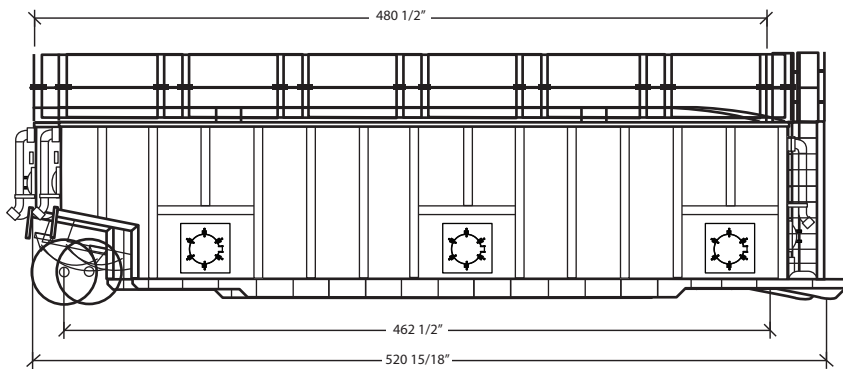

FRAC TANK

Open Top Tank

Side View