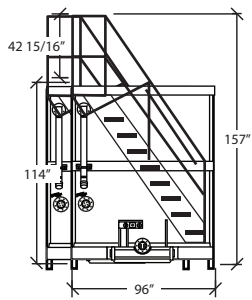

*Photos are representational; actual products vary. Additional product plans and specifications may vary from those shown and are subject to in-stock availability.

Dimensions and Weights

Capacity: 21,000 gal (500 bbl)
 Height: 13' 1"
 Width: 8'
 Length: 51' 6"
 Tare Weight: Approximately 28,000 lbs

Front View

Top Detail

*Some details not shown in all views. Overall dimensions are normal.

*Photos are representational; actual products vary. Additional product plans and specifications may vary from those shown and are subject to in-stock availability.